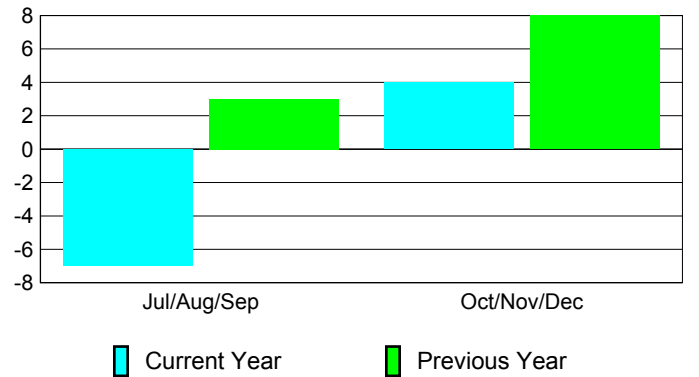

Membership Results
2010-2011

Membership
2009-2010

Month	Net Memb Goal	Actual New Memb	Actual Dropped Memb	Gain/Loss of Memb	Gain/Loss of Memb
Jul/Aug/Sep	15	61	-68	-7	3
Oct/Nov/Dec	55	37	-33	4	8
Totals	70	98	-101	-3	11

Membership Results 2010-2011

Goal, New, Dropped, Gain/Loss

Comparison of Membership Gain/Loss

Current Year Compared to the Previous Year

Gender Comparison 2010-2011