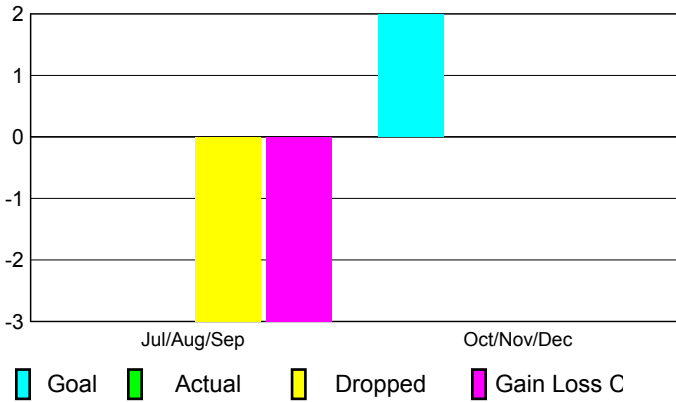

2010-2011 GMT Reports for District (or Undistricted) **District 202 L**

GMT: **Mr. CLIFFORD STEPHEN A HE**

Location: **NEW ZEALAND**

GMT CA: **7**

CLUBS

Club Results
2010-2011

Clubs
2009-2010

Month	New Club Goal	Actual New Clubs	Actual Dropped Clubs	Gain/Loss of Clubs	Gain/Loss of Clubs
Jul/Aug/Sep	0	0	-3	-3	0
Oct/Nov/Dec	2	0	0	0	0
Totals	2	0	-3	-3	0

Club Results 2010-2011

Goal, New, Dropped, Gain/Loss

Comparison of Club Gain/Loss

Current Year Compared to the Previous Year

YTD Status Quo Clubs 2010-2011

Status Quo Clubs Compared to Status Quo Members

MEMBERSHIP