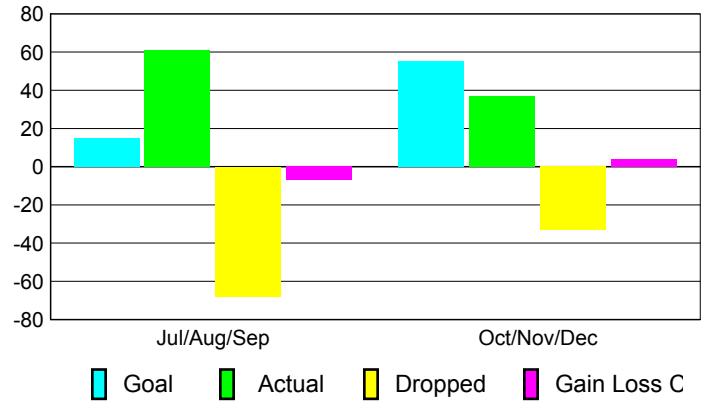

Membership Results 2010-2011

Goal, New, Dropped, Gain/Loss